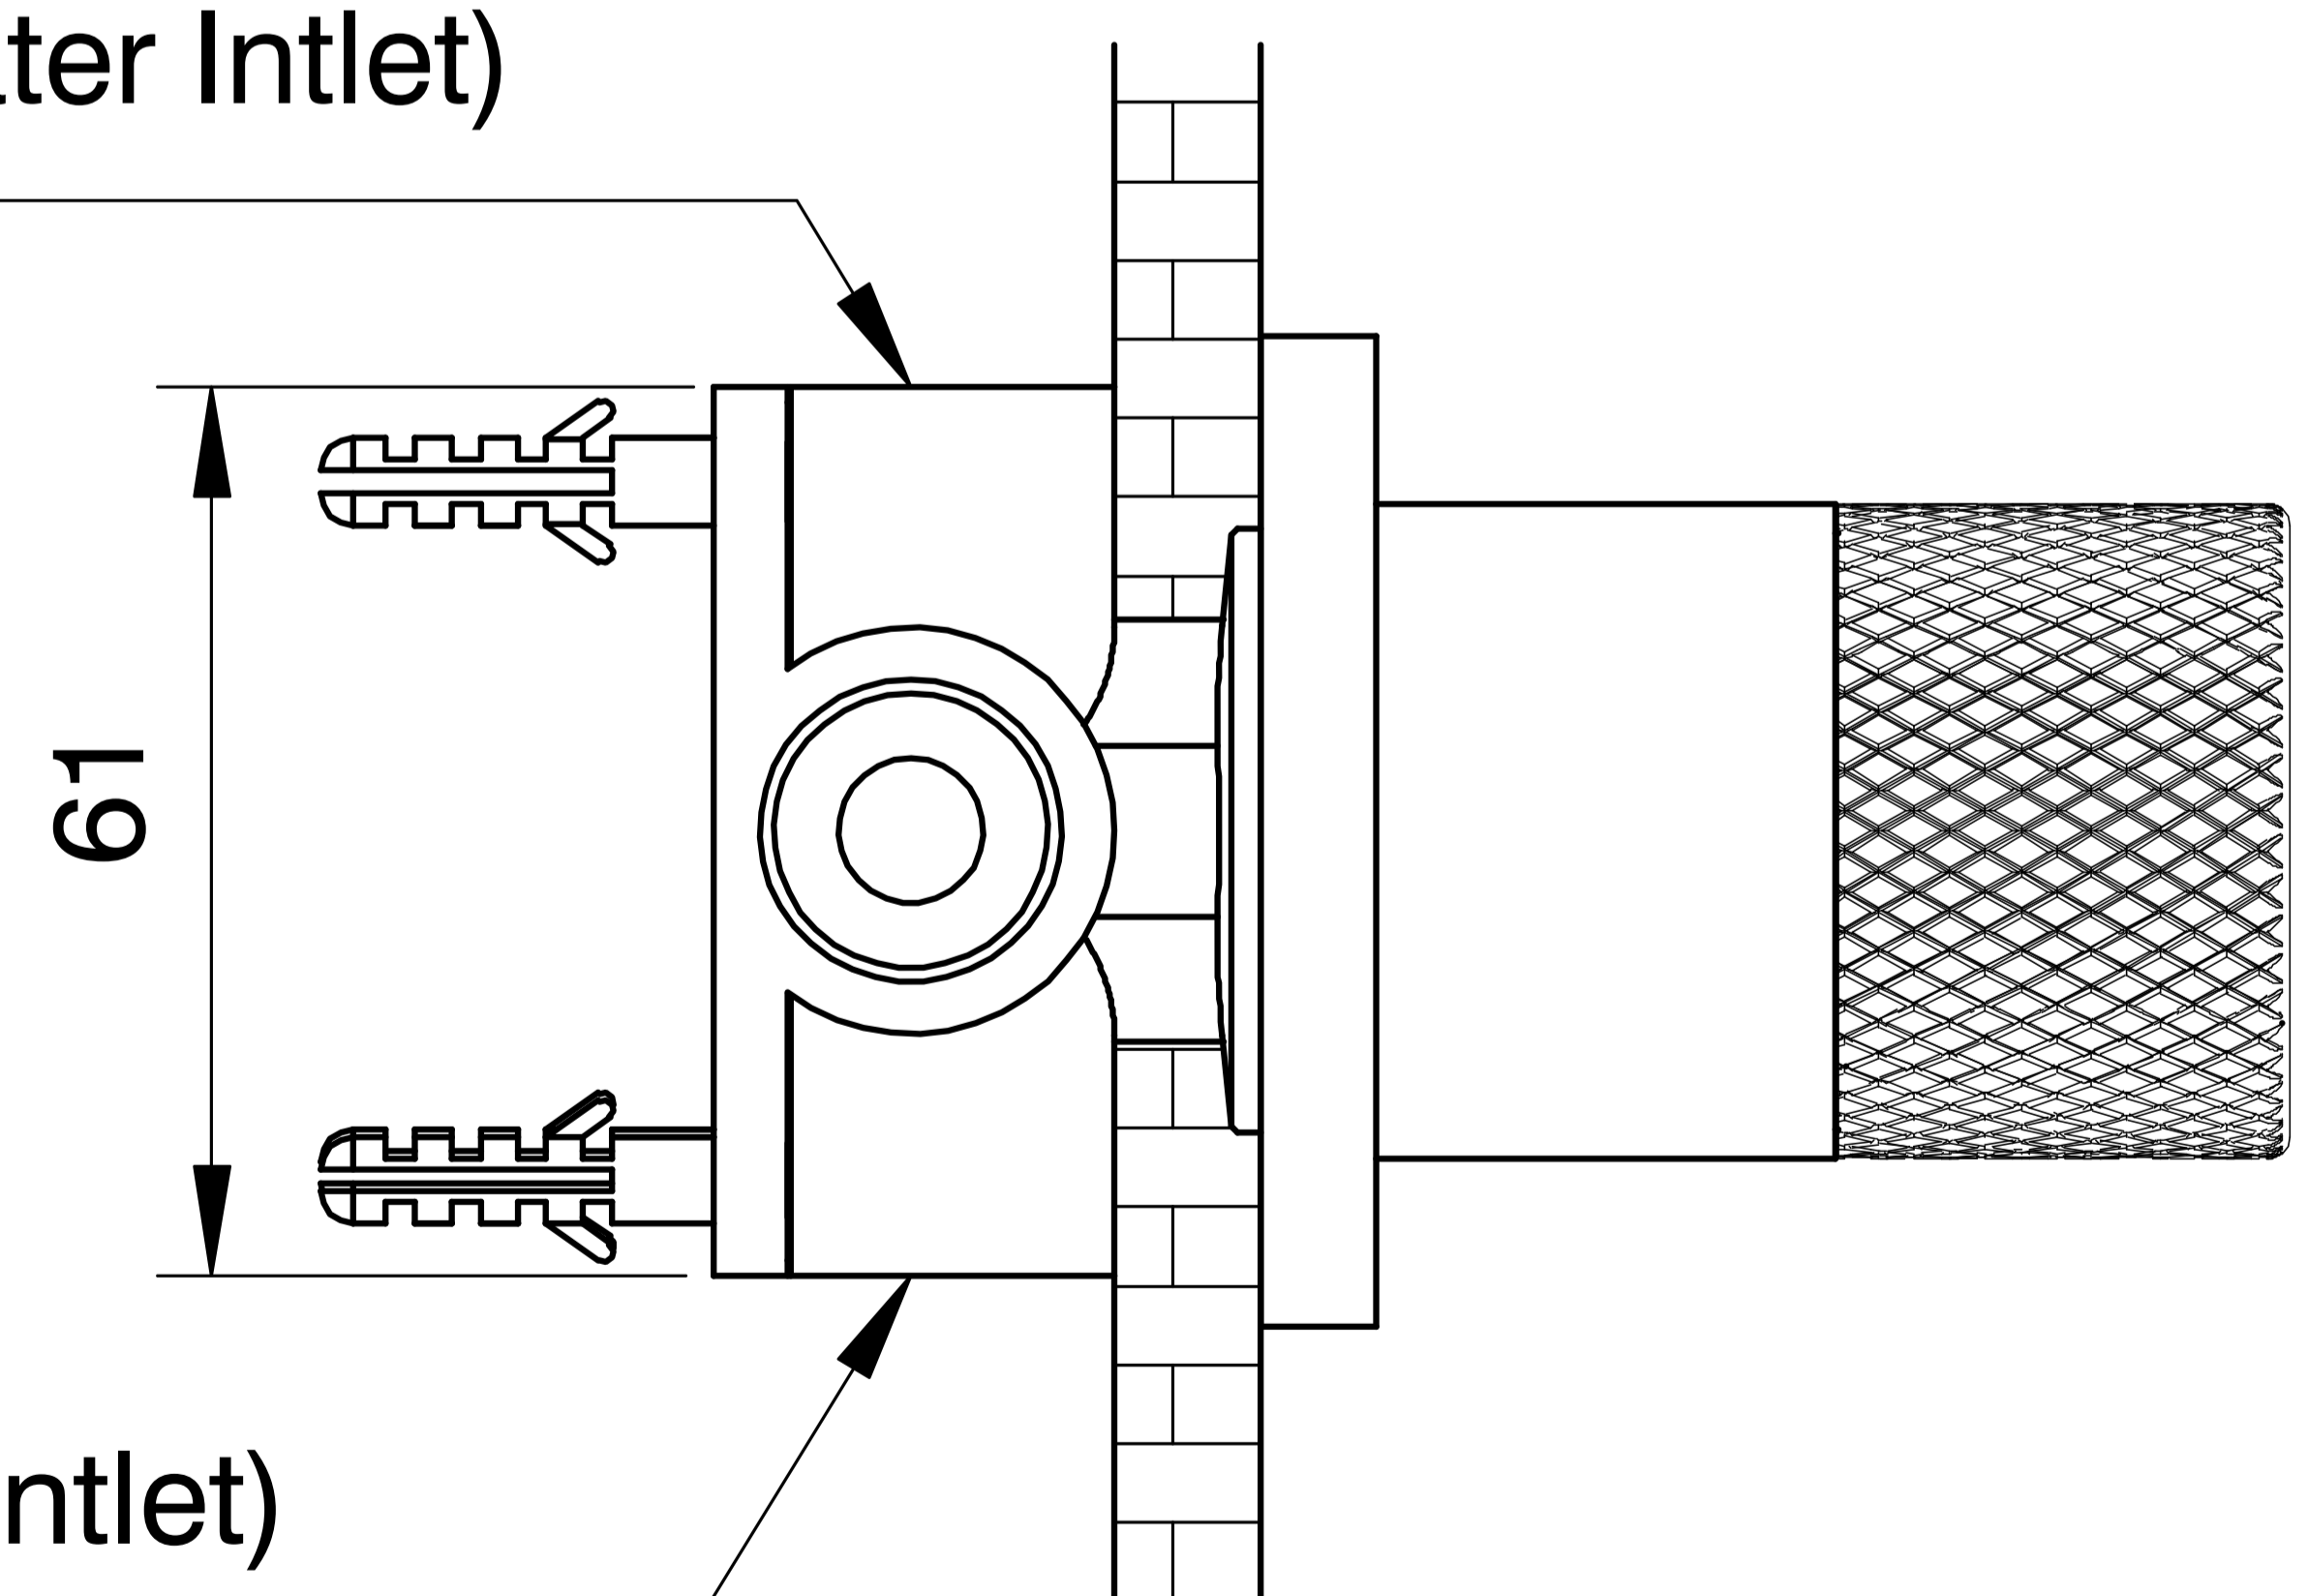

Deusch Mixer With Progressive Cartridge

Product Code : **1316**

Technical Drawing

G1/2 (Mixed Water Outlet)

G1/2 (Cold Water Intlet)

G1/2 (Hot Water Intlet)

All dimension are in **mm**