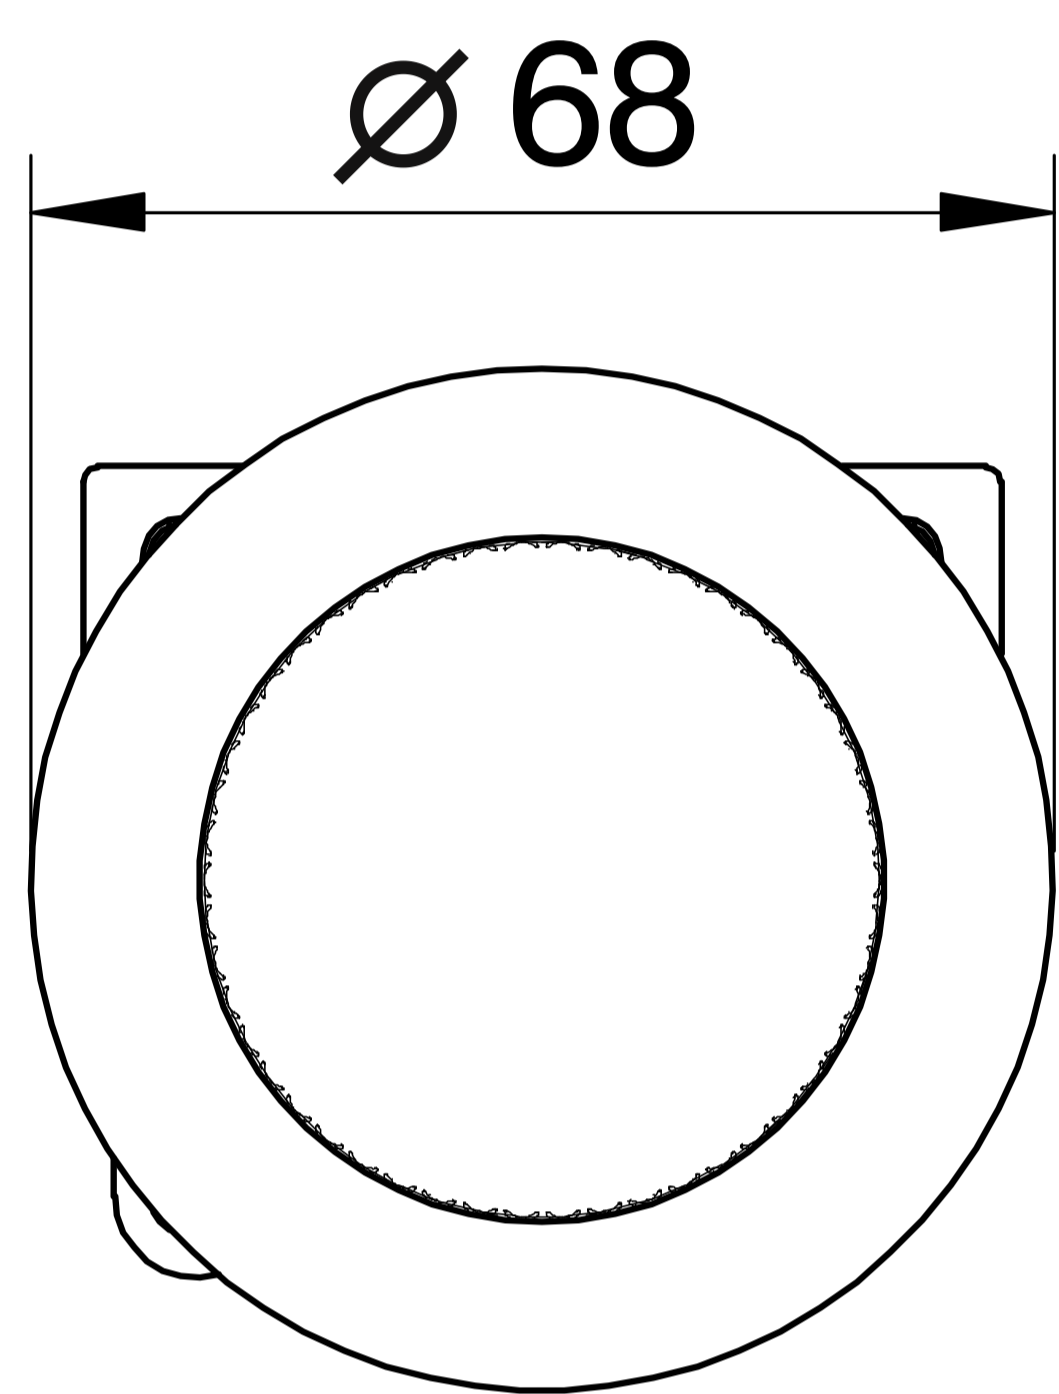

Deusch Mixer With Progressive Cartridge

Product Code : **1316**

Technical Drawing

G1/2 (Mixed Water Outlet)

G1/2 (Cold Water Intlet)

G1/2 (Hot Water Intlet)

All dimension are in **mm**