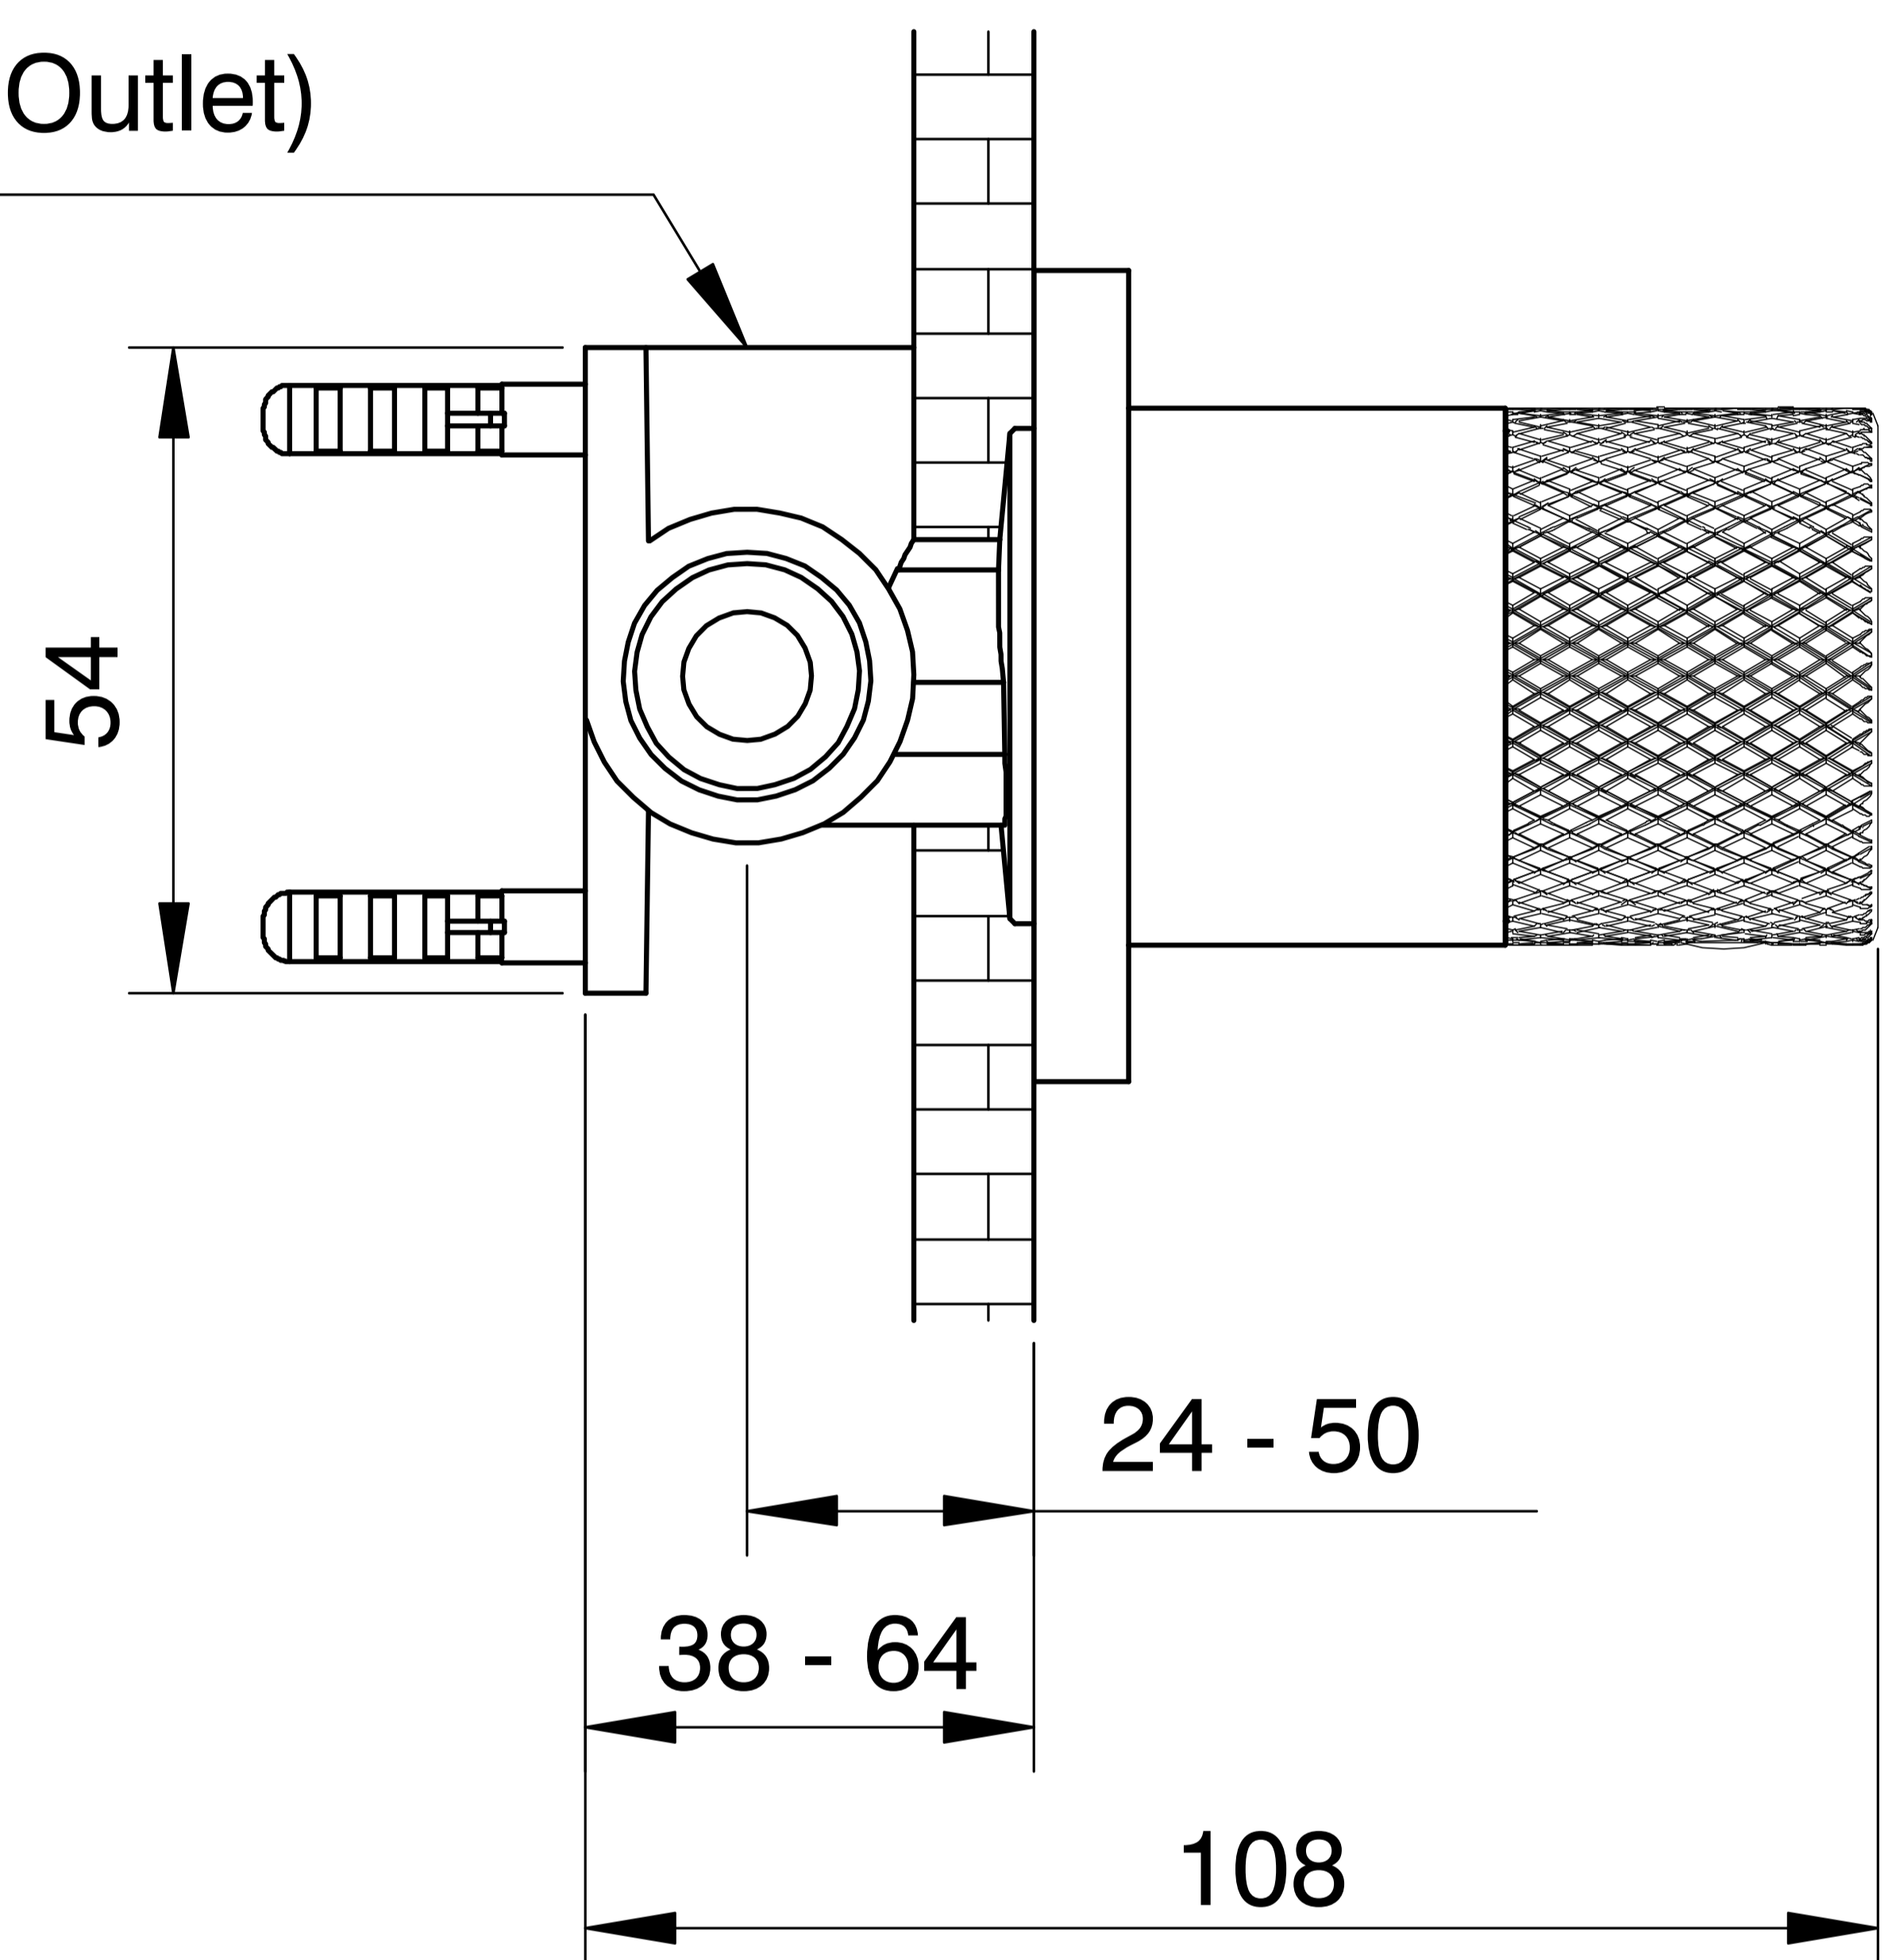

Deusch Mixer With Progressive Cartridge

Product Code : **1316**

Technical Drawing

G1/2 (Mixed Water Outlet)

G1/2 (Cold Water Intlet)

G1/2 (Hot Water Intlet)

All dimension are in **mm**